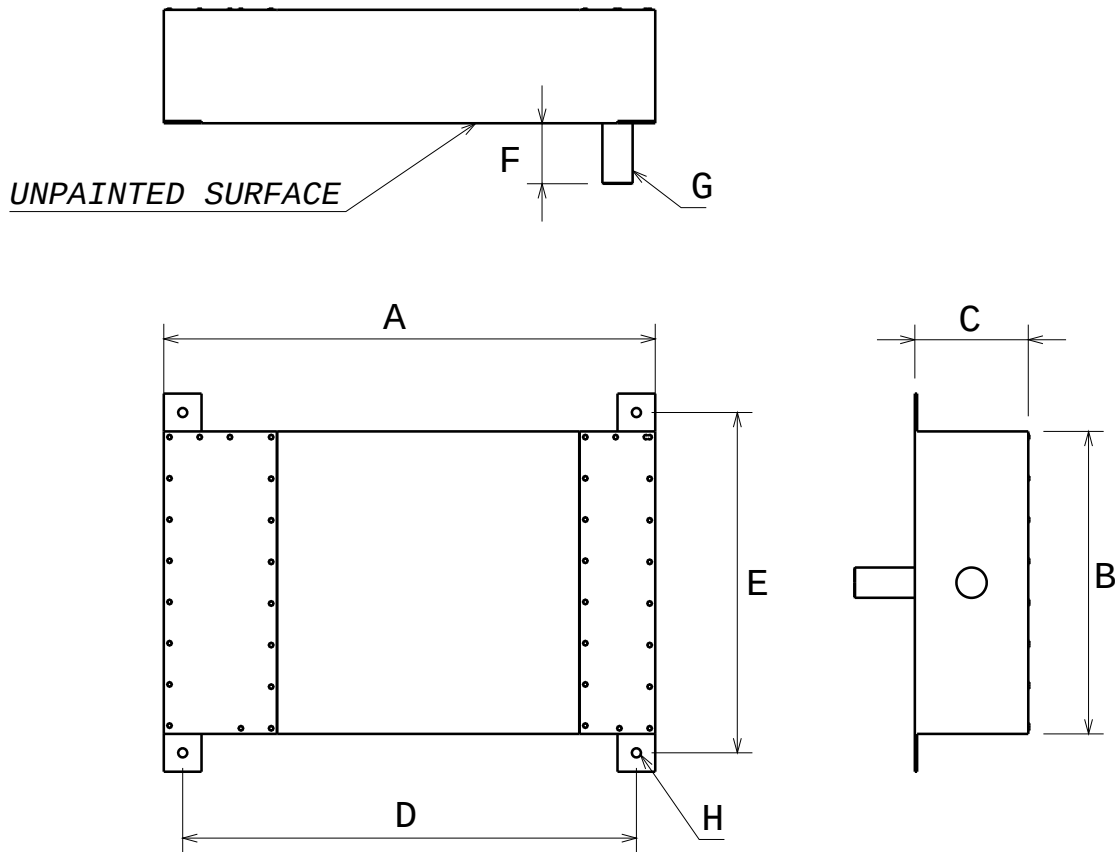

MF 423-3-2D-CF

MF 423-4-2D-CF

TYPE	CURRENT	A	B	C	D	E	F	G	H	MAT/ PAINT
MF 423-4-2D-CF	1A-8A	460	345	150	301	410	80	M20	6.5	CRCA/PAINTED
	10A-30A	560	376	160	401	440	80	M30	8.5	CRCA/PAINTED
	50A-100A	660	406	175	501	470	100	M40	10.5	CRCA/PAINTED
MF420-3-2D-CF	1A-8A	460	345	150	301	410	80	M20	6.5	CRCA/PAINTED
	10A-30A	560	376	160	401	440	80	M30	8.5	CRCA/PAINTED
	50A-100A	660	406	175	501	470	100	M40	10.5	CRCA/PAINTED

Dimensions in millimeters and are subject to change without notice.